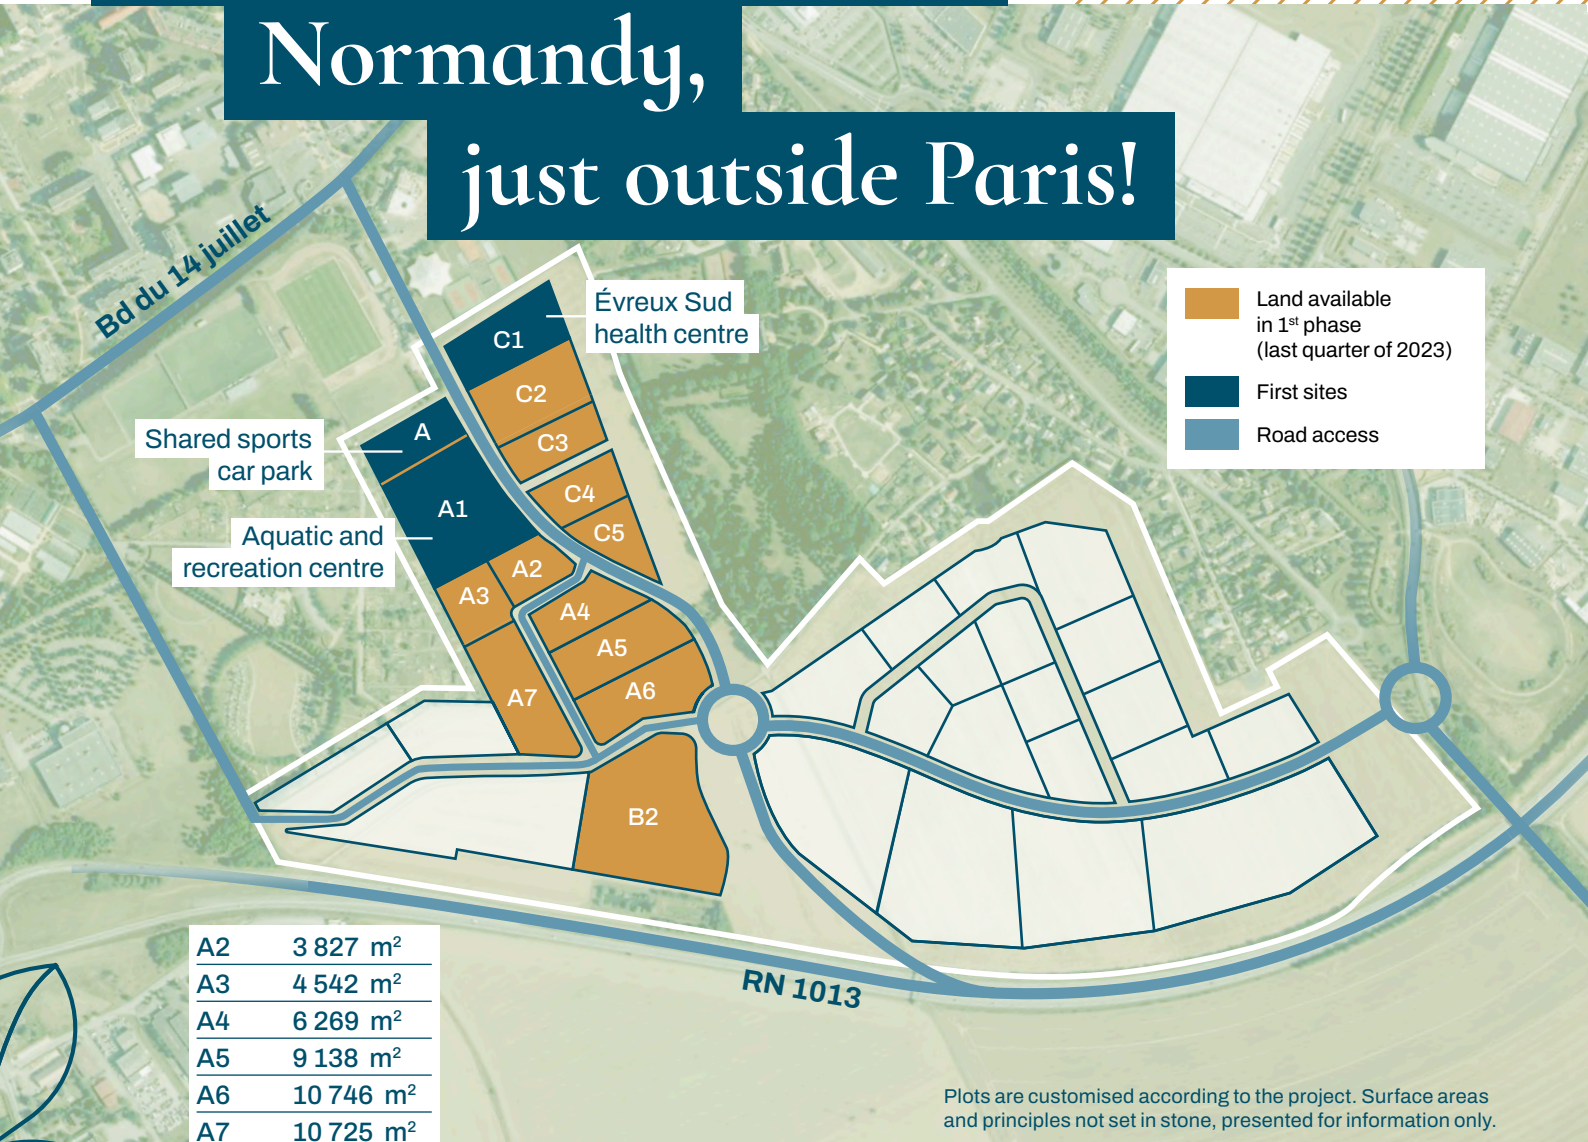

Invest in Évreux, Normandy, just outside Paris!

A2	3 827 m ²
A3	4 542 m ²
A4	6 269 m ²
A5	9 138 m ²
A6	10 746 m ²
A7	10 725 m ²
B2	23 325 m ²
C2	9 246 m ²
C3	6 344 m ²
C4	5 611 m ²
C5	5 711 m ²

40 hectares
available for sale

An area dedicated to
innovation

High environmental performance
project

Close to
Air base 105

1 hour from Paris
17 return trips per day

SHEMA

is developing and marketing the site

As the interface between companies and the local authorities, it is the main point of contact for project developers and offers technical and financial assistance.